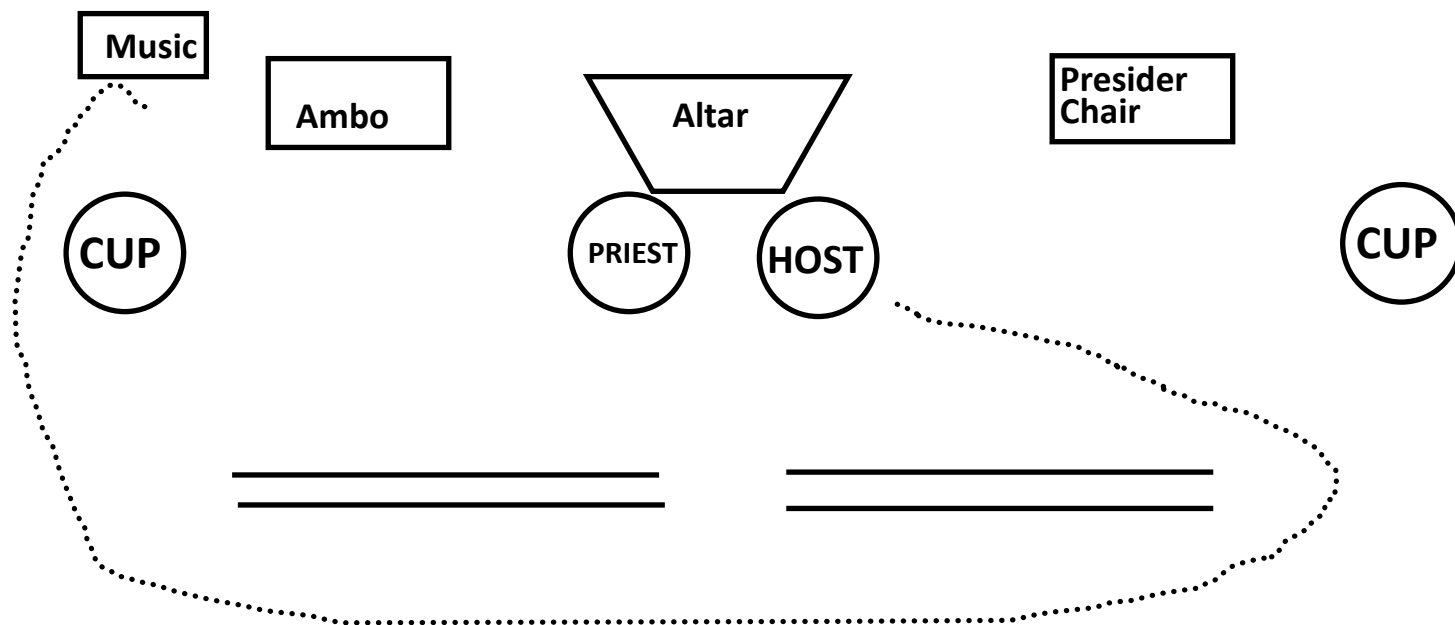

Host: In front of the Altar beside Priest

Host: To the side of the Altar nearest the **Ambo**

Cup: To Ambo side (To overflow first if needed)

Cup: To Ambo side

Cup: To Presider side

Cup: To Presider side

*Communion cups with Precious Blood: Do not bring around the sanctuary.

Please be adaptable and patient with our visiting priests and each other!

Thank you for your service and joy!

Saturday Extraordinary Minister Update:

3 Extraordinary Ministers needed (1 Host, 2 Cups)

Host: 1. Music first, 2. Around the back for non-mobile people
3. In front of the Altar beside Priest

Cup: To Ambo side

Cup: To Presider side

*Communion cups with Precious Blood: Do not bring around the sanctuary.

Please be adaptable and patient with our visiting priests and each other!

Thank your for your service and joy!