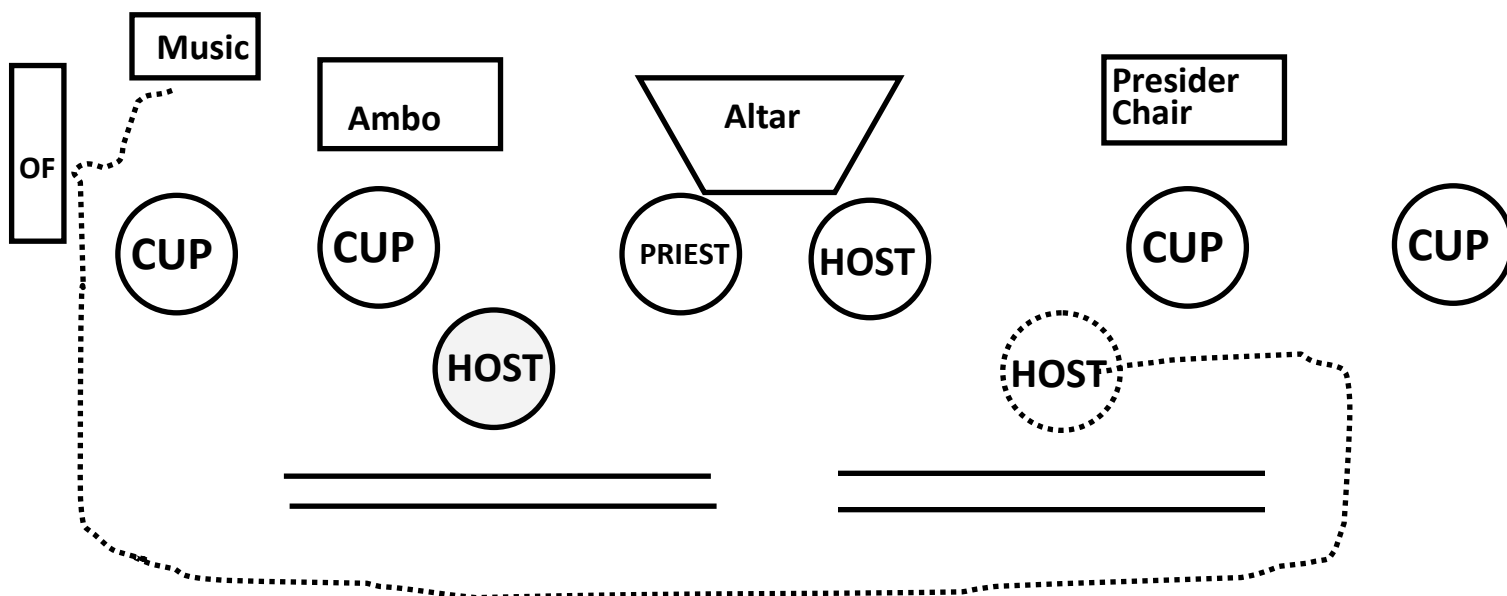

Sunday Extraordinary Minister Update:

7 Extraordinary Ministers needed (3 Host, 4 Cups)

Host: 1. Music first, 2. Overflow, 3. Around the back for non-mobile people
4. Side of Altar nearest the presider chair.

Host: In front of the Altar beside Priest

Host: To the side of the Altar nearest the **Ambo**

Cup: To Ambo side (To overflow first if needed)

Cup: To Ambo side

Cup: To Presider side

Cup: To Presider side

*Communion cups with Precious Blood: Do not bring around the sanctuary.

Please be adaptable and patient with our visiting priests and each other!

Thank you for your service and joy!

Saturday Extraordinary Minister Update:

3 Extraordinary Ministers needed (1 Host, 2 Cups)

Host: 1. Music first, 2. Around the back for non-mobile people
3. In front of the Altar beside Priest

Cup: To Ambo side

Cup: To Presider side

*Communion cups with Precious Blood: Do not bring around the sanctuary.

Please be adaptable and patient with our visiting priests and each other!

Thank your for your service and joy!